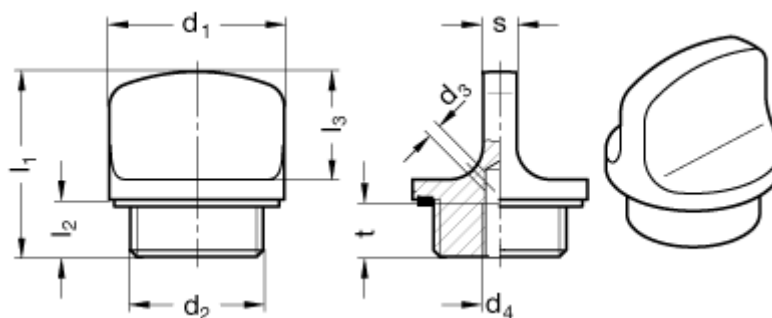

Data Sheet

Article number: 201133525

Description: E+G Threaded plug with vent, temperatur up to 200C
GN 442-22-G3/8-2-BL

Measures

$d_1 = 22$

$d_2 = G\ 3/8$

$d_3 = 2$

$d_4 = M\ 5$

$l_1 = 26$

$l_2 = 8$

$l_3 = \text{jan-00}$

$s = \text{jan-00}$

$t = 8$